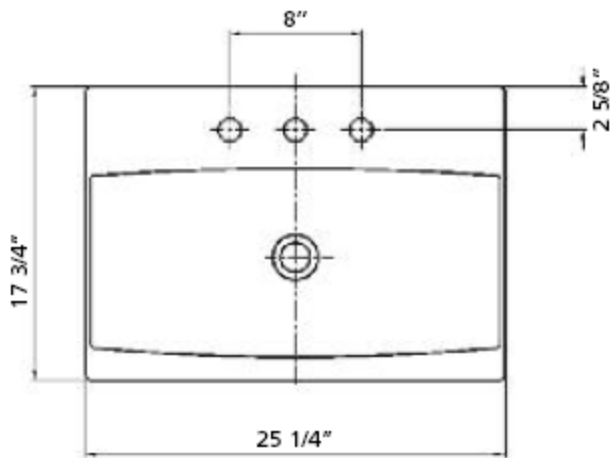

ATLANTIC Overcounter Lavatory | #1612

Note: Faucet holes are available at Single Hole or 8"