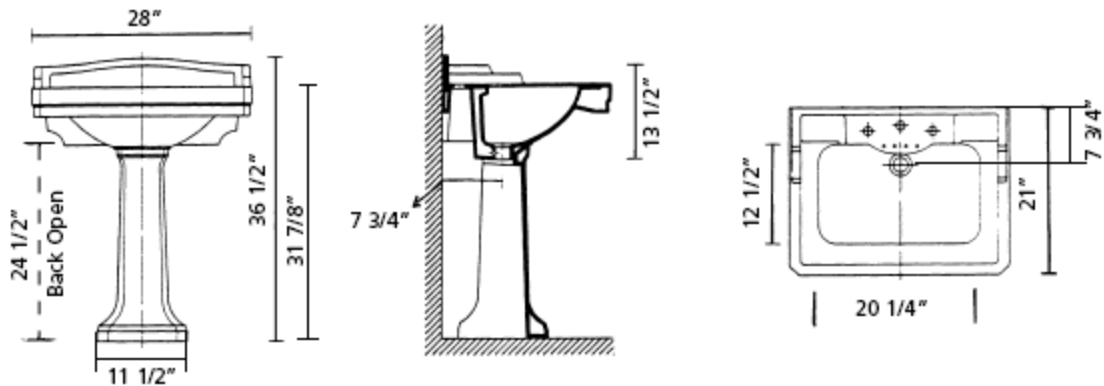

ESSEX Pedestal Lavatory | #553 | 28" x 21"

ESSEX Pedestal Lavatory | #553 | 24" x 18"