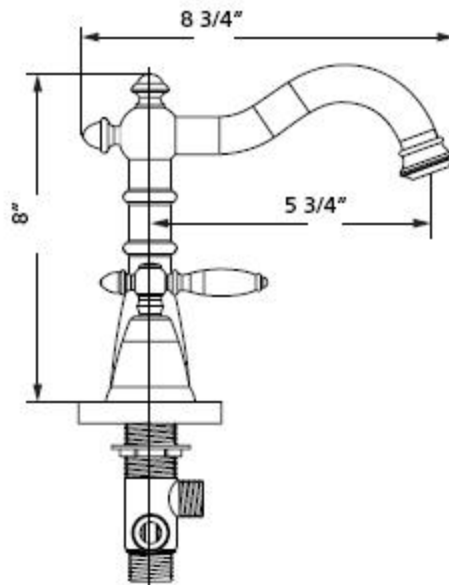

WIDESPREAD Lavatory Faucet | #5288

Note: maximum install is 1 1/2"