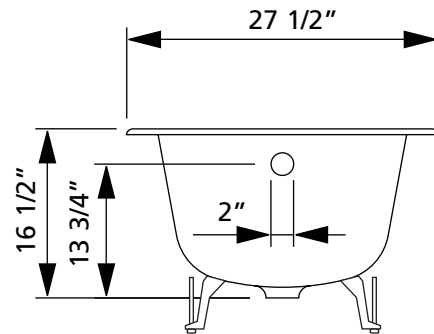

DROP-IN Cast Iron Bath | #2187 | Overall Length 59"

Note: Adjustable feet raise tub 3 1/4" to 6 1/4" from floor to bottom of drain hole.

DROP-IN Cast Iron Bath | #2190 | Overall Length 67"

1-800-444-5969

Note: Adjustable feet raise tub 3 1/4" to 6 1/4" from floor to bottom of drain hole.

DROP-IN Cast Iron Bath | #2193 | Overall Length 72"

1-800-444-5969

Note: Adjustable feet raise tub 3 1/4" to 6 1/4" from floor to bottom of drain hole.