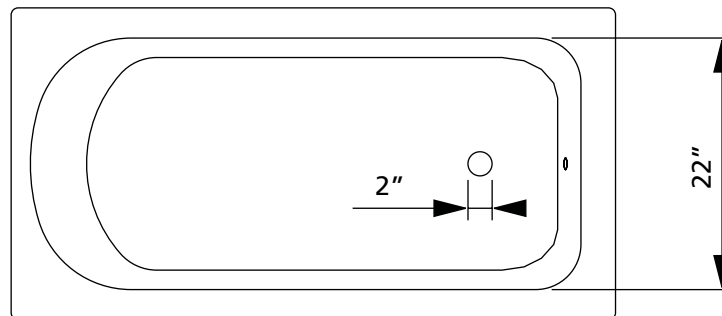

DROP-IN Cast Iron Bath | #2187 | Overall Length 59"

Note: Adjustable feet raise tub 3 1/4" to 6 1/4" from floor to bottom of drain hole.

DROP-IN Cast Iron Bath | #2190 | Overall Length 67"

1-800-444-5969

Note: Adjustable feet raise tub 3 1/4" to 6 1/4" from floor to bottom of drain hole.

DROP-IN Cast Iron Bath | #2193 | Overall Length 72"

1-800-444-5969

Note: Adjustable feet raise tub 3 1/4" to 6 1/4" from floor to bottom of drain hole.