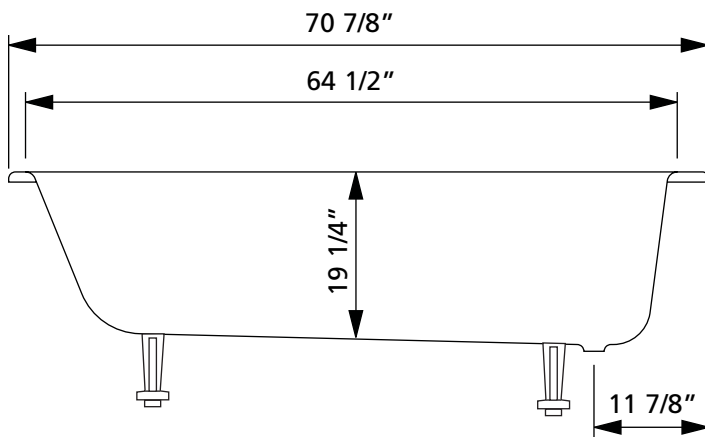

DROP-IN Cast Iron Bath | #2187 | Overall Length 59"

Note: Adjustable feet raise tub 3 1/4" to 6 1/4" from floor to bottom of drain hole.

DROP-IN Cast Iron Bath | #2190 | Overall Length 67"

1-800-444-5969

Note: Adjustable feet raise tub 3 1/4" to 6 1/4" from floor to bottom of drain hole.

DROP-IN Cast Iron Bath | #2193 | Overall Length 72"

1-800-444-5969

Note: Adjustable feet raise tub 3 1/4" to 6 1/4" from floor to bottom of drain hole.