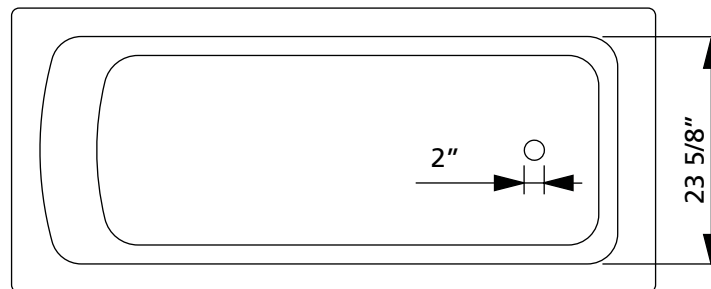

DROP-IN Cast Iron Bath | #2187 | Overall Length 59"

Note: Adjustable feet raise tub 3 1/4" to 6 1/4" from floor to bottom of drain hole.

DROP-IN Cast Iron Bath | #2190 | Overall Length 67"

1-800-444-5969

Note: Adjustable feet raise tub 3 1/4" to 6 1/4" from floor to bottom of drain hole.

DROP-IN Cast Iron Bath | #2193 | Overall Length 72"

1-800-444-5969

Note: Adjustable feet raise tub 3 1/4" to 6 1/4" from floor to bottom of drain hole.