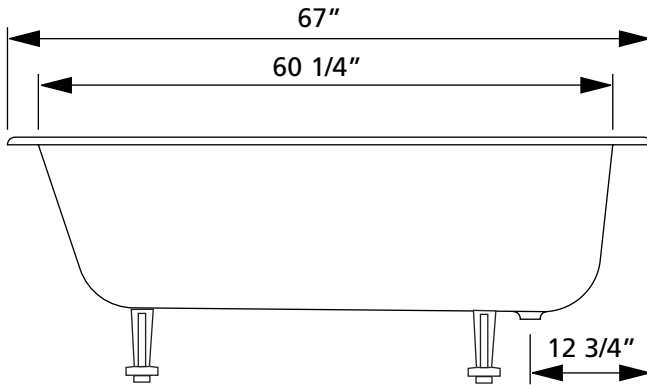

DROP-IN Cast Iron Bath | #2187 | Overall Length 59"

Note: Adjustable feet raise tub 3 1/4" to 6 1/4" from floor to bottom of drain hole.

DROP-IN Cast Iron Bath | #2190 | Overall Length 67"

1-800-444-5969

Note: Adjustable feet raise tub 3 1/4" to 6 1/4" from floor to bottom of drain hole.

DROP-IN Cast Iron Bath | #2193 | Overall Length 72"

1-800-444-5969

Note: Adjustable feet raise tub 3 1/4" to 6 1/4" from floor to bottom of drain hole.