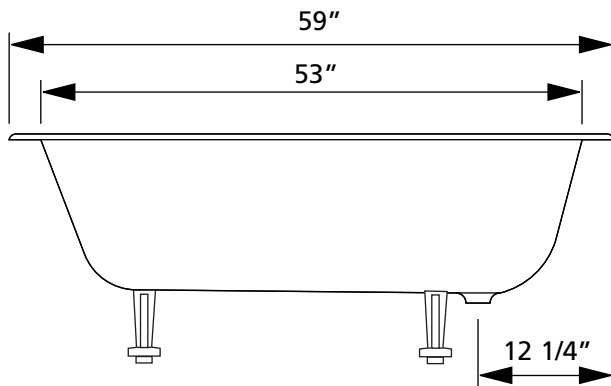

DROP-IN Cast Iron Bath | #2187 | Overall Length 59"

Note: Adjustable feet raise tub 3 1/4" to 6 1/4" from floor to bottom of drain hole.

DROP-IN Cast Iron Bath | #2190 | Overall Length 67"

1-800-444-5969

Note: Adjustable feet raise tub 3 1/4" to 6 1/4" from floor to bottom of drain hole.

DROP-IN Cast Iron Bath | #2193 | Overall Length 72"

1-800-444-5969

Note: Adjustable feet raise tub 3 1/4" to 6 1/4" from floor to bottom of drain hole.