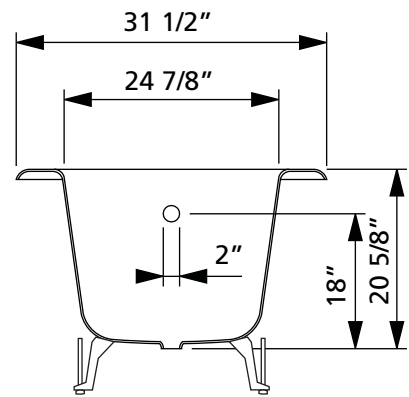

DROP-IN Cast Iron Bath | #2187 | Overall Length 59"

Note: Adjustable feet raise tub 3 1/4" to 6 1/4" from floor to bottom of drain hole.

DROP-IN Cast Iron Bath | #2190 | Overall Length 67"

1-800-444-5969

Note: Adjustable feet raise tub 3 1/4" to 6 1/4" from floor to bottom of drain hole.

DROP-IN Cast Iron Bath | #2193 | Overall Length 72"

1-800-444-5969

Note: Adjustable feet raise tub 3 1/4" to 6 1/4" from floor to bottom of drain hole.