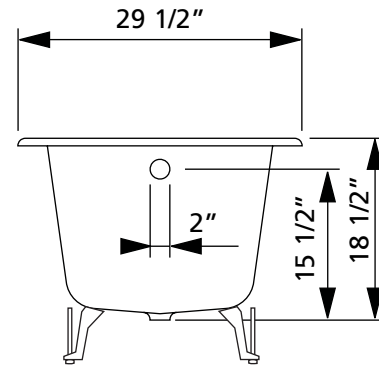

DROP-IN Cast Iron Bath | #2187 | Overall Length 59"

Note: Adjustable feet raise tub 3 1/4" to 6 1/4" from floor to bottom of drain hole.

DROP-IN Cast Iron Bath | #2190 | Overall Length 67"

1-800-444-5969

Note: Adjustable feet raise tub 3 1/4" to 6 1/4" from floor to bottom of drain hole.

DROP-IN Cast Iron Bath | #2193 | Overall Length 72"

1-800-444-5969

Note: Adjustable feet raise tub 3 1/4" to 6 1/4" from floor to bottom of drain hole.