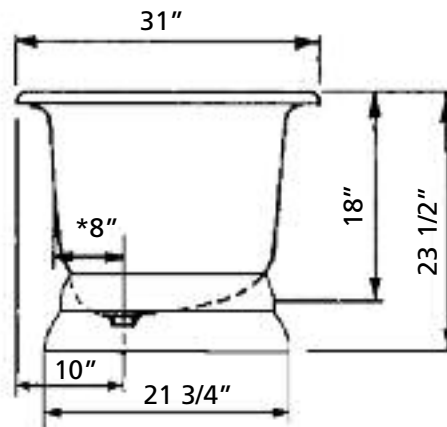

REGAL Double Ended Tub with flat area on rim | #2120 | Overall Length 68"

REGAL Double Ended Tub with no flat area on rim | #2121 | Overall Length 68"

*8" C.C.
waste/overflow
to drain

Top center of
overflow to floor
19 1/2"

REGAL Double Ended Tub with Pedestal Base with flat area on rim | #2138 |

Overall Length 61"

REGAL Double Ended Tub with Pedestal Base with no flat area on rim | #2139 |

Overall Length 61"

*7 1/4" C.C.
waste/overflow
to drain

Top center of
overflow to floor
19 1/2"