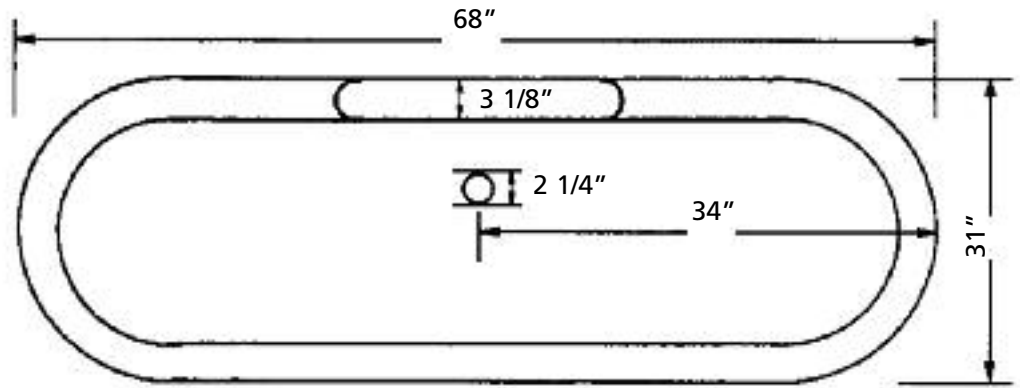

REGAL Double Ended Tub with flat area on rim | #2120 | Overall Length 68"

REGAL Double Ended Tub with no flat area on rim | #2121 | Overall Length 68"

*8" C.C.
waste/overflow
to drain

Top center of
overflow to floor
19 1/2"

REGAL Double Ended Tub with Pedestal Base with flat area on rim | #2138 |

Overall Length 61"

REGAL Double Ended Tub with Pedestal Base with no flat area on rim | #2139 |

Overall Length 61"

*7 1/4" C.C.
waste/overflow
to drain

Top center of
overflow to floor
19 1/2"