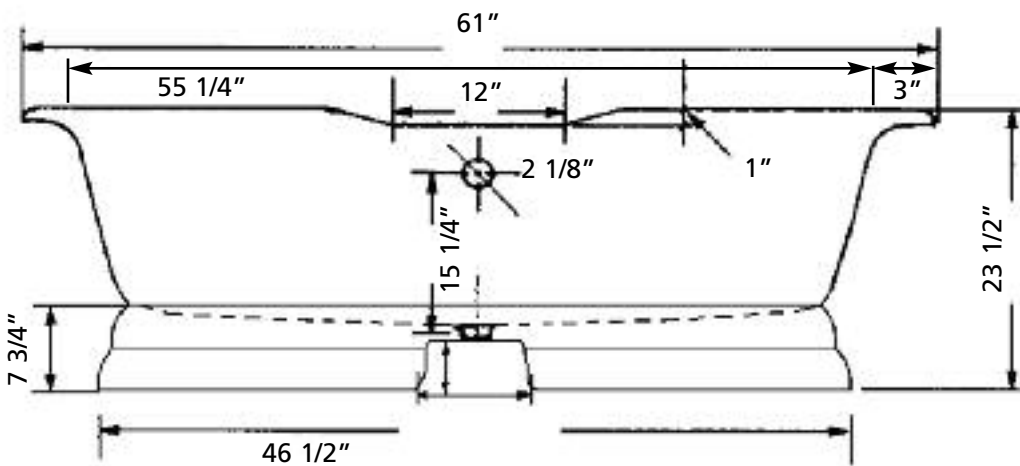

REGAL Double Ended Tub with flat area on rim | #2120 | Overall Length 68"

REGAL Double Ended Tub with no flat area on rim | #2121 | Overall Length 68"

*8" C.C.
waste/overflow
to drain

Top center of
overflow to floor
19 1/2"

REGAL Double Ended Tub with Pedestal Base with flat area on rim | #2138 |

Overall Length 61"

REGAL Double Ended Tub with Pedestal Base with no flat area on rim | #2139 |

Overall Length 61"

*7 1/4" C.C.
waste/overflow
to drain

Top center of
overflow to floor
19 1/2"