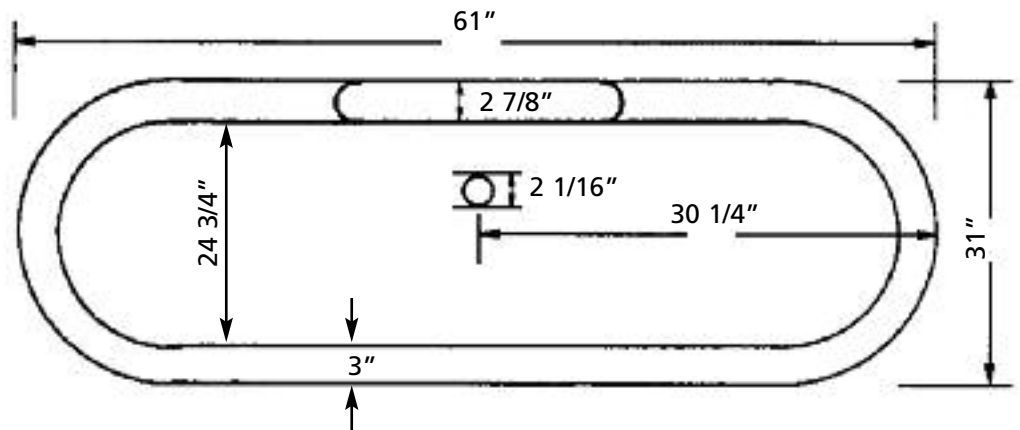

REGAL Double Ended Tub with flat area on rim | #2120 | Overall Length 68"

REGAL Double Ended Tub with no flat area on rim | #2121 | Overall Length 68"

*8" C.C.
waste/overflow
to drain

Top center of
overflow to floor
19 1/2"

REGAL Double Ended Tub with Pedestal Base with flat area on rim | #2138 |

Overall Length 61"

REGAL Double Ended Tub with Pedestal Base with no flat area on rim | #2139 |

Overall Length 61"

*7 1/4" C.C.
waste/overflow
to drain

Top center of
overflow to floor
19 1/2"