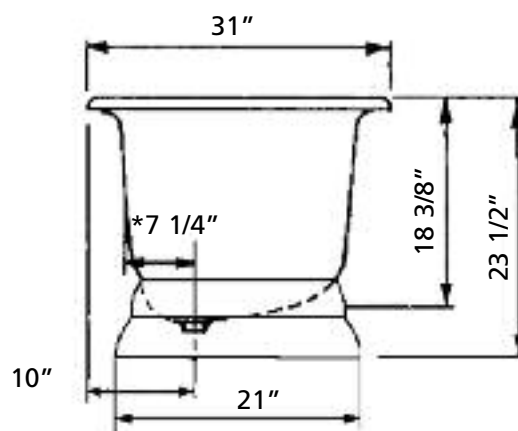

REGAL Double Ended Tub with flat area on rim | #2120 | Overall Length 68"

REGAL Double Ended Tub with no flat area on rim | #2121 | Overall Length 68"

*8" C.C.
waste/overflow
to drain

Top center of
overflow to floor
19 1/2"

REGAL Double Ended Tub with Pedestal Base with flat area on rim | #2138 |

Overall Length 61"

REGAL Double Ended Tub with Pedestal Base with no flat area on rim | #2139 |

Overall Length 61"

*7 1/4" C.C.
waste/overflow
to drain

Top center of
overflow to floor
19 1/2"