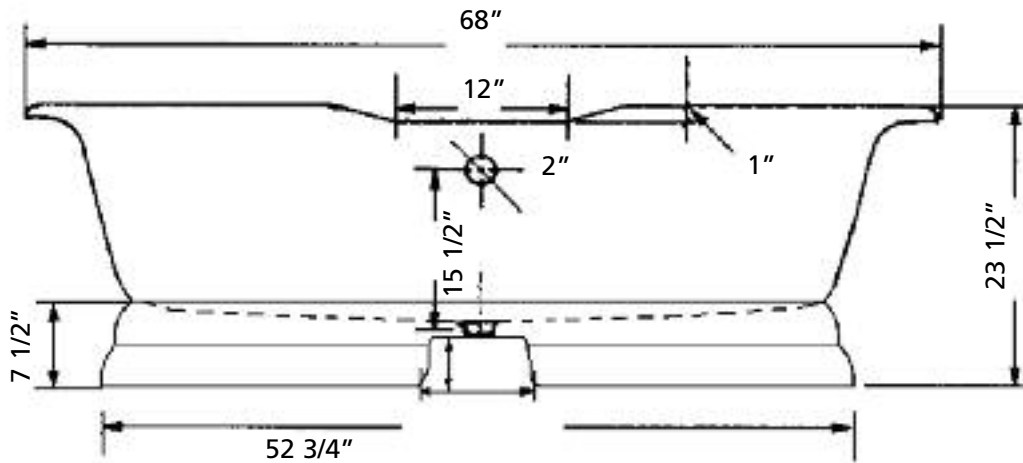

REGAL Double Ended Tub with flat area on rim | #2120 | Overall Length 68"

REGAL Double Ended Tub with no flat area on rim | #2121 | Overall Length 68"

*8" C.C.
waste/overflow
to drain

Top center of
overflow to floor
19 1/2"

REGAL Double Ended Tub with Pedestal Base with flat area on rim | #2138 |

Overall Length 61"

REGAL Double Ended Tub with Pedestal Base with no flat area on rim | #2139 |

Overall Length 61"

*7 1/4" C.C.
waste/overflow
to drain

Top center of
overflow to floor
19 1/2"