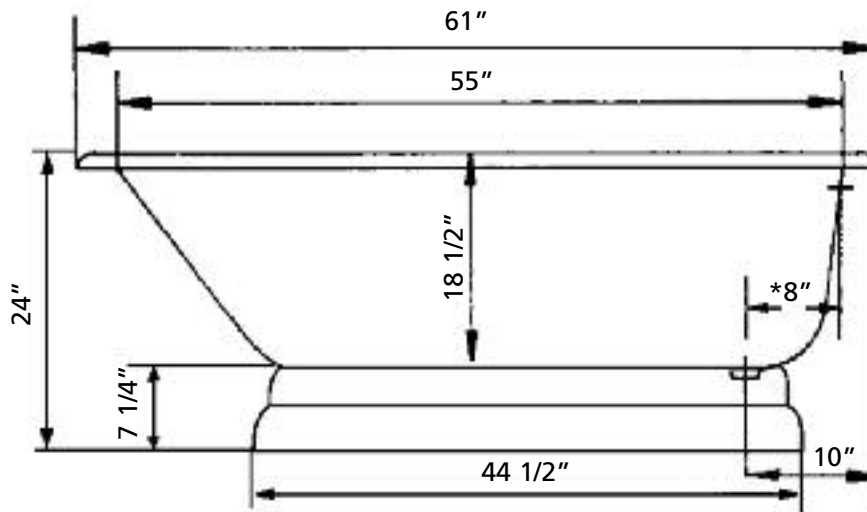

**TRADITIONAL Tub with Pedestal Base | #2116 | Overall Length 61"**

**1-800-444-5969**

TRADITIONAL Tub with Pedestal Base | #2118 | Overall Length 61"

1-800-444-5969

\*8" C.C.  
waste/overflow  
to drain  
  
Top center of  
overflow to floor  
20 1/2"

TRADITIONAL Tub with Pedestal Base | #2119 | Overall Length 61"

1-800-444-5969