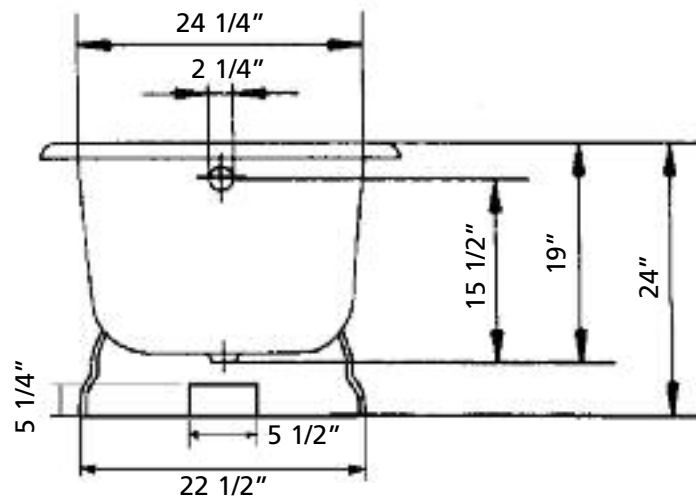

**TRADITIONAL Tub with Pedestal Base | #2116 | Overall Length 61"**

**1-800-444-5969**

TRADITIONAL Tub with Pedestal Base | #2118 | Overall Length 61"

1-800-444-5969

\*8" C.C.  
waste/overflow  
to drain  
  
Top center of  
overflow to floor  
20 1/2"

TRADITIONAL Tub with Pedestal Base | #2119 | Overall Length 61"

1-800-444-5969