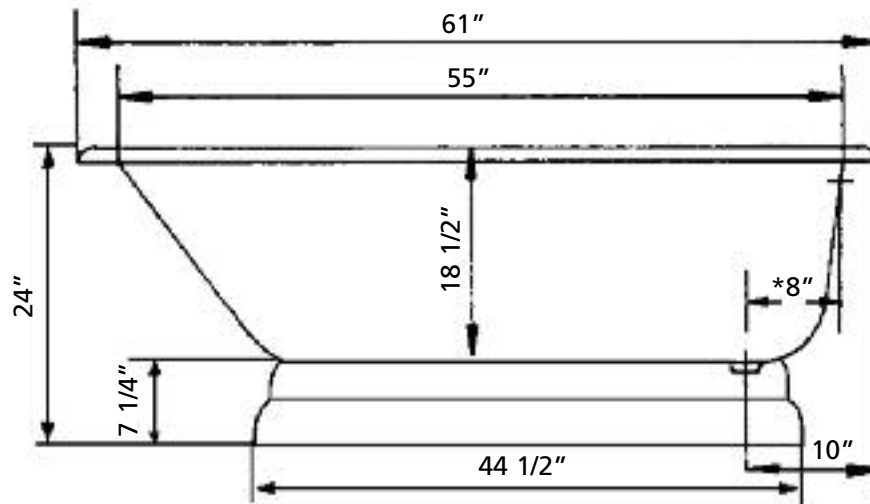

**TRADITIONAL Tub with Pedestal Base | #2116 | Overall Length 61"**

**1-800-444-5969**

TRADITIONAL Tub with Pedestal Base | #2118 | Overall Length 61"

1-800-444-5969

\*8" C.C.  
waste/overflow  
to drain  
  
Top center of  
overflow to floor  
20 1/2"

TRADITIONAL Tub with Pedestal Base | #2119 | Overall Length 61"

1-800-444-5969