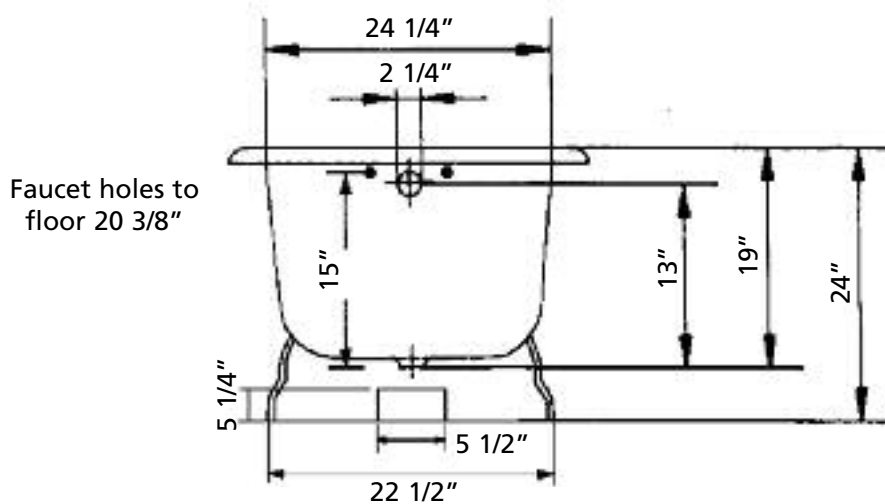

**TRADITIONAL Tub with Pedestal Base | #2116 | Overall Length 61"**

**1-800-444-5969**

TRADITIONAL Tub with Pedestal Base | #2118 | Overall Length 61"

1-800-444-5969

\*8" C.C.  
waste/overflow  
to drain  
  
Top center of  
overflow to floor  
20 1/2"

TRADITIONAL Tub with Pedestal Base | #2119 | Overall Length 61"

1-800-444-5969