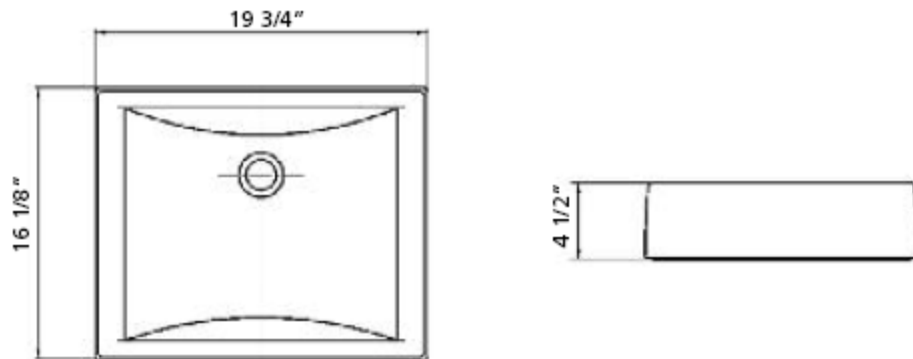

PACIFIC Overcounter Lavatory | #1600 | 19 3/4"

PACIFIC Overcounter Lavatory | #1605 | 25 1/2"