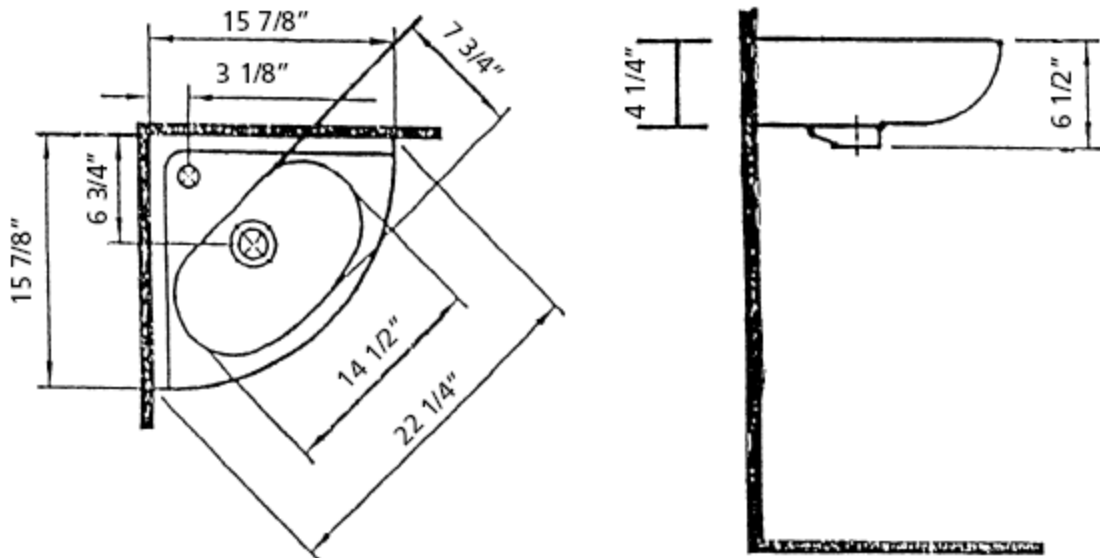

WALL MOUNT Corner Lavatory | #1350 | 15 3/4" x 15 3/4"

WALL MOUNT Corner Lavatory | #1350 | 17 3/4" x 17 3/4"