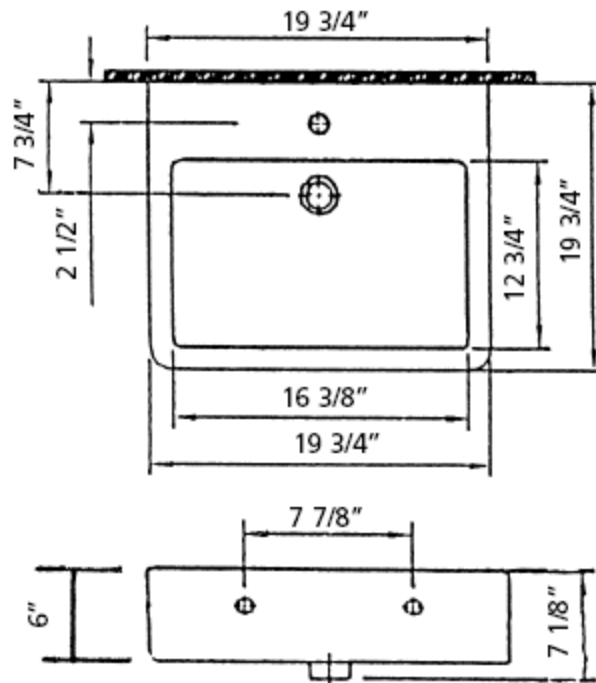

NUOVELLA Semi-Cassa Lavatory | #1235

Optional Wall Hung Cabinet Unit & Shelf | #1236