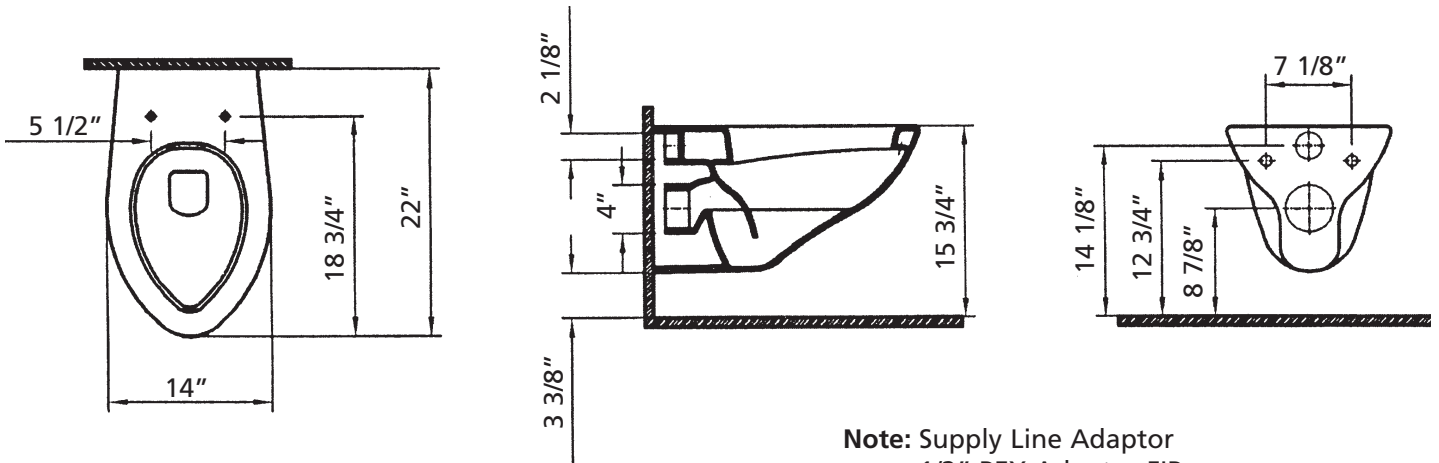

WALL HUNG Water Closet | #805/807

Note: Supply Line Adaptor
 1/2" PEX Adaptor FIP
 OR
 1/2" Compression x 1/2" FIP
 OR
 1/2" Sharkbite FIP