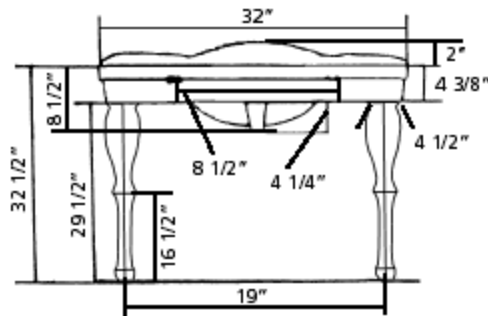

WINDSOR Console | #707 | 32" x 21 1/4" x 32 1/2"
Overall Height 34 1/2"

WINDSOR Console | #707 | 36" x 24" x 32 1/2"
Overall Height 34 1/2"