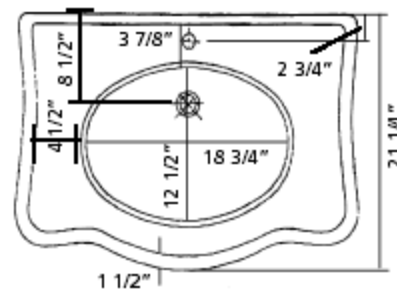

WINDSOR Console | #707 | 32" x 21 1/4" x 32 1/2"
Overall Height 34 1/2"

WINDSOR Console | #707 | 36" x 24" x 32 1/2"
Overall Height 34 1/2"