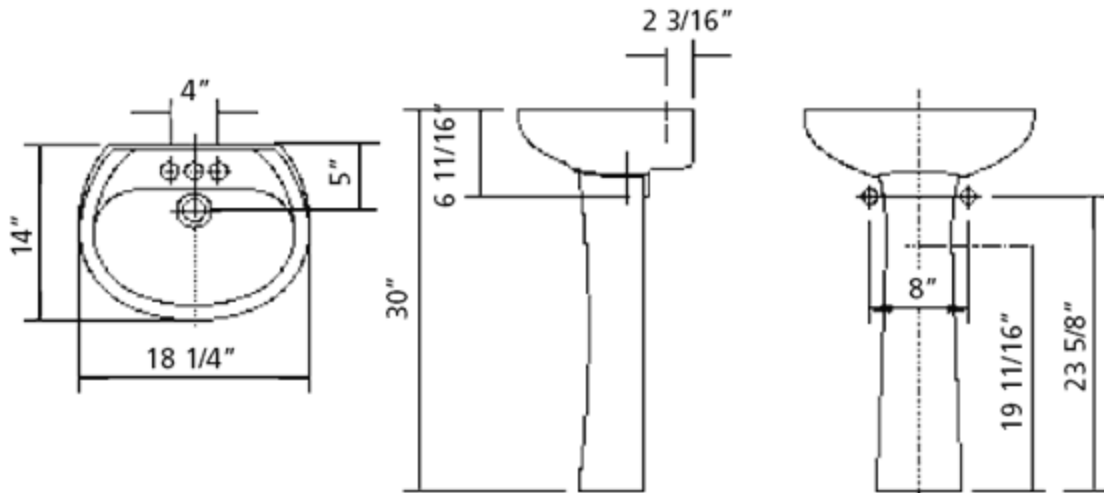

MINI FIORE Pedestal Lavatory | #613 | Overall Height 30"

FIORE Pedestal Lavatory | #617 | Overall Height 31"