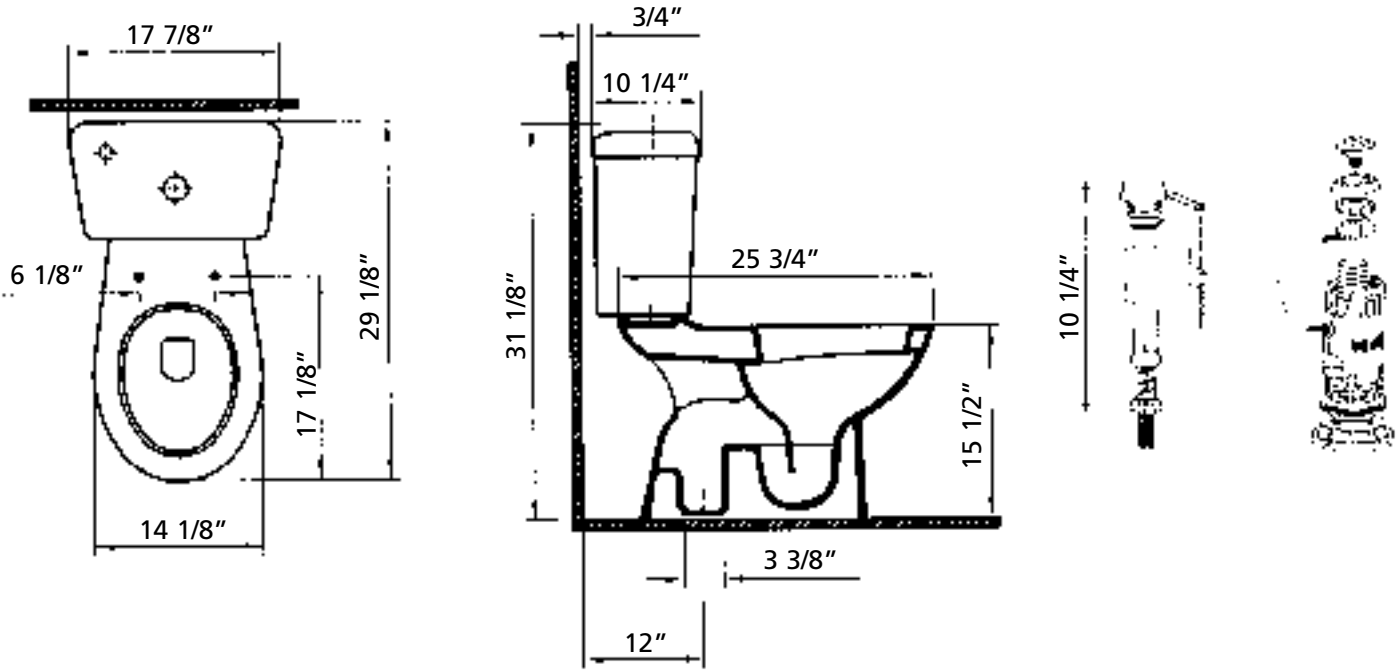

DUAL FLUSH Water Closet | #600 | Round Front

DUAL FLUSH Water Closet | #604 | Comfort Height 16 3/4"